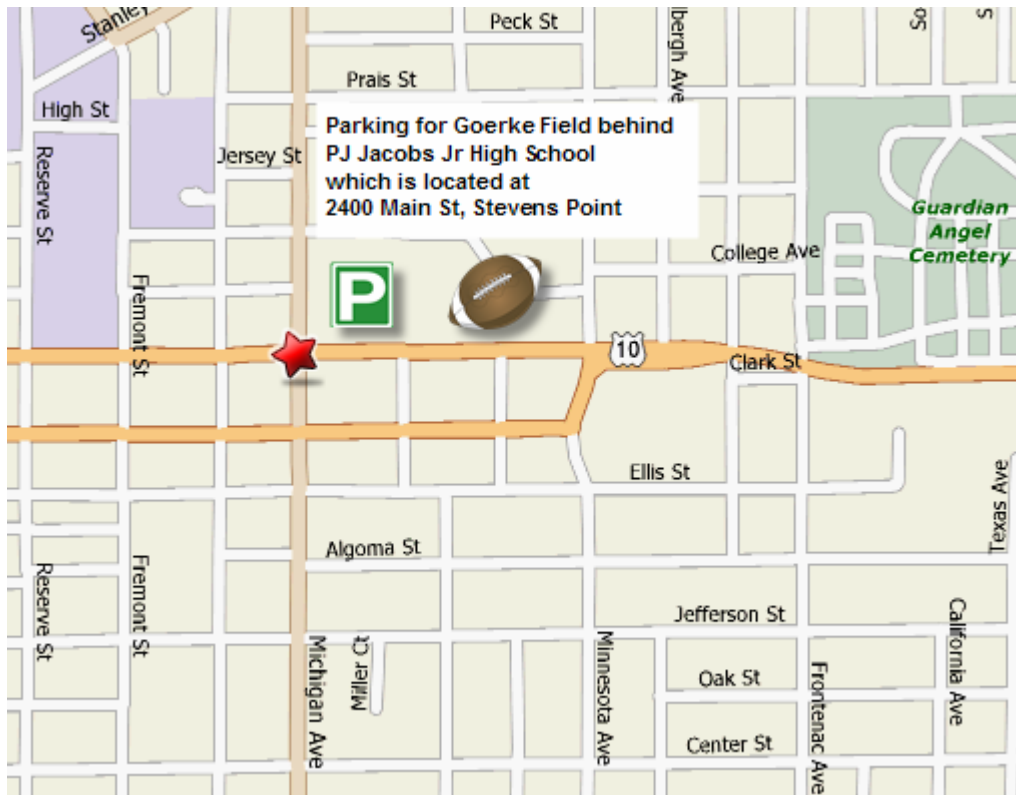

DRIVING DIRECTIONS

**Pacelli – Goehrke Field, behind PJ Jacobs Jr High School
2400 Main Street, Stevens Point
Parking in back of school by the field.**

From Amherst take Hwy 10 West. You'll come to a stop at Michigan Ave. Turn Right on to Michigan Ave.

Parking will be on your Right behind the Junior High.

Approx a 20 minute drive from Amherst.