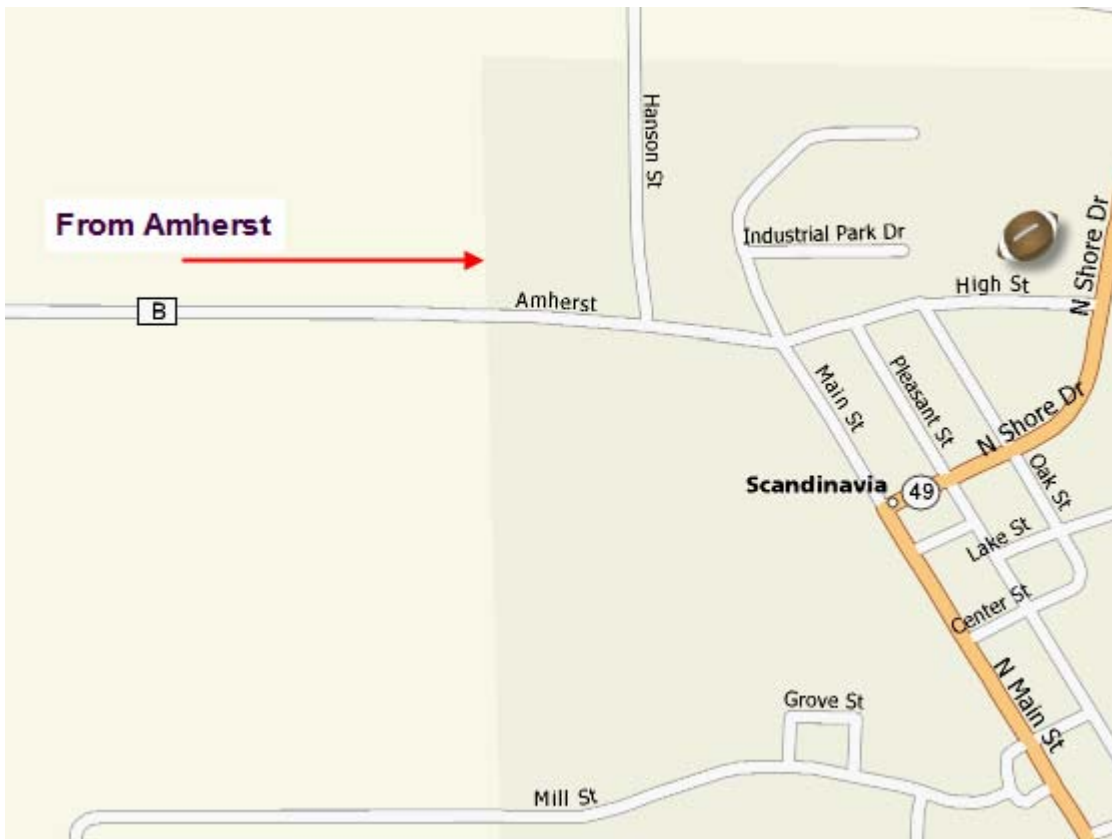

DRIVING DIRECTIONS

Scandinavia Football Field For Iola-Scandinavia Games

From Amherst take Cty Rd B to Scandinavia (East). You'll come to a stop at Main Street.

You cross over Main Street – onto High Street. This takes you to the stadium a few blocks down on the Left side.

Approx a 15 minute drive from Amherst.